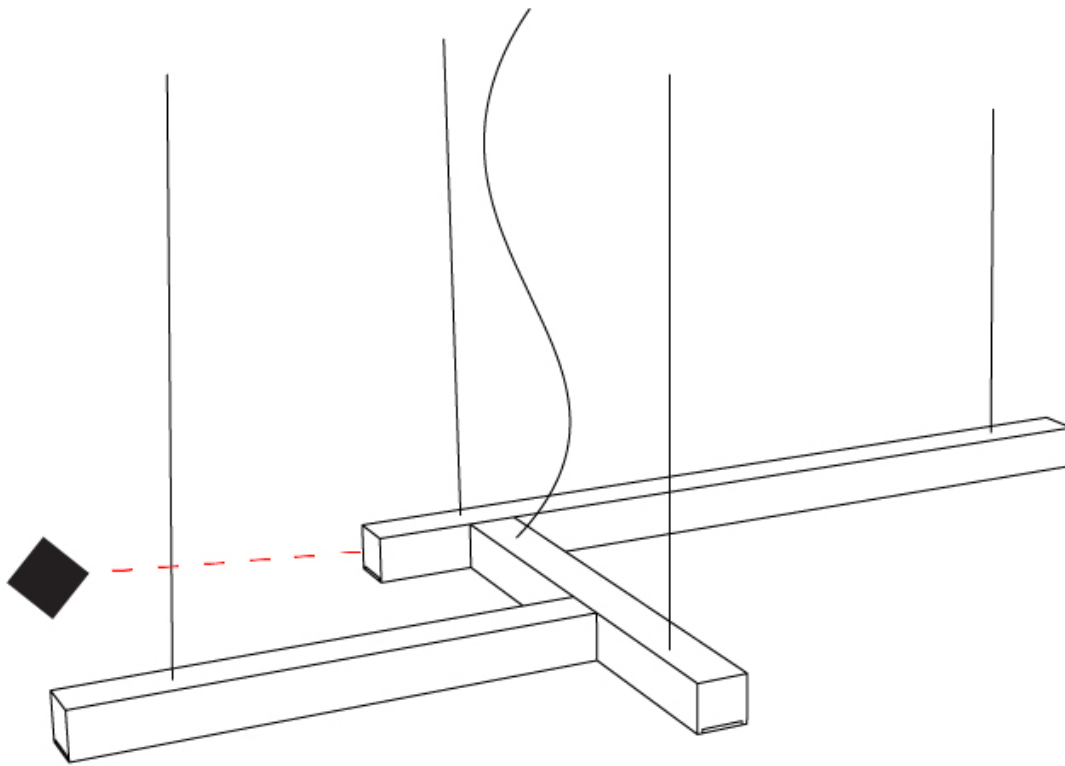

SHAPE 4 SUSPENSION

D71002-

PROJECT

TYPE

SPECIFIER

QUANTITY

DATE

D